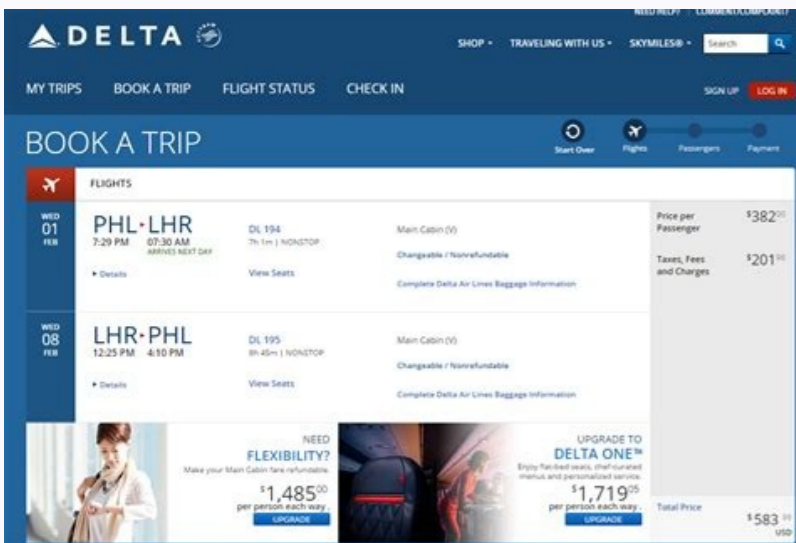

Delta air lines baggage information

How much does it cost to check a bag with delta airlines. Delta airlines baggage information. Can you check a bag with delta. Delta airlines baggage information carry on. How to check a bag at the airport delta. Delta baggage information.